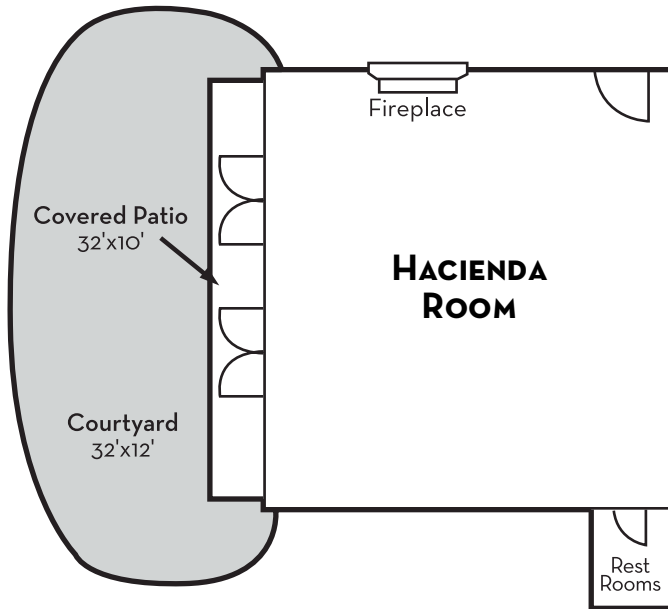

CASA LUNA

Room	Ceiling Height	Dimensions	Sq. Feet	Classroom Capacity	Theater Capacity	Conference Capacity	U-Shape Capacity	Dinner Capacity
Casa Luna	13'-15'	56 x 52	2,912	150	220	115	124	250
Salon A	13'-15'	56 x 26	1,456	60	110	50	54	120
Salon B	13'-15'	56 x 26	1,456	60	110	50	54	120
Covered Patio	12'	60 x 12	1,100					40
Lobby	12'	30 x 41	1,175					

Other unique spaces at the Hacienda include:

Casa Feliz 2,125 sq.ft., Hacienda Room 896 sq.ft., Library 338 sq.ft., Joesler Room, Murphey Room

Go to HaciendadelSol.com for more photos and information

Room	Ceiling Height	Dimensions	Sq. Feet	Classroom Capacity	Theater Capacity	Conference Capacity	U-Shape Capacity	Dinner Capacity
Casa Feliz	10' 11' 12'	45' x 25' main	2,125	60	110	40	42	150
Hacienda Room	12'	32' x 28'	896	35	60	25	30	50
Library	10'	13' x 26'	338			12		18
Joesler Room	12'	21' x 19'	399			25		25
Murphey Room	12'	23' x 15'	345			20		25