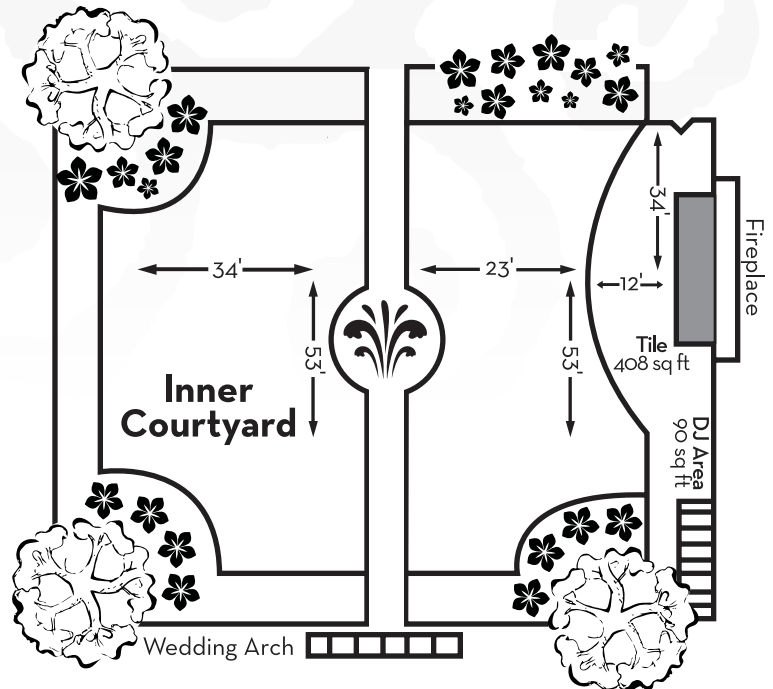

CASA LUNA

Room	Ceiling Height	Dimensions	Sq. Feet	Classroom Capacity	Theater Capacity	Conference Capacity	U-Shape Capacity	Dinner Capacity
Casa Luna	13'-15'	56 x 52	2,912	150	220	115	124	250
Salon A	13'-15'	56 x 26	1,456	60	110	50	54	120
Salon B	13'-15'	56 x 26	1,456	60	110	50	54	120
Covered Patio	12'	60 x 12	1,100					40
Lobby	12'	30 x 41	1,175					

Other unique spaces at the Hacienda include:

Casa Feliz 2,125 sq.ft., Hacienda Room 896 sq.ft., Library 338 sq.ft., Joesler Room, Murphey Room

Go to HaciendadelSol.com for more photos and information

Room	Ceiling Height	Dimensions	Sq. Feet	Classroom Capacity	Theater Capacity	Conference Capacity	U-Shape Capacity	Dinner Capacity
Casa Feliz	10' 11' 12'	45' x 25' main	2,125	60	110	40	42	150
Hacienda Room	12'	32' x 28'	896	35	60	25	30	50
Library	10'	13' x 26'	338			12		18
Joesler Room	12'	21' x 19'	399			25		25
Murphey Room	12'	23' x 15'	345			20		25

OUTDOOR SPACES AT THE HACIENDA

Outer Courtyard
4200 sq ft

OUTER COURTYARD

Maximum Capacity

Cocktails: 100

Ceremony: 120

INNER COURTYARD

Maximum Capacity

Dinner: 175

Ceremony: 150

OTHER EXCEPTIONAL OUTDOOR SPACES AT THE HACIENDA INCLUDE:

TERRAZA GARDEN PATIO & LOUNGE, SUNSET POOL, CATALINA POOL, SANDY'S VISTA AND HACIENDA STABLES.

All come with spectacular mountain views, inspiring natural landscape and breathtaking sunsets.