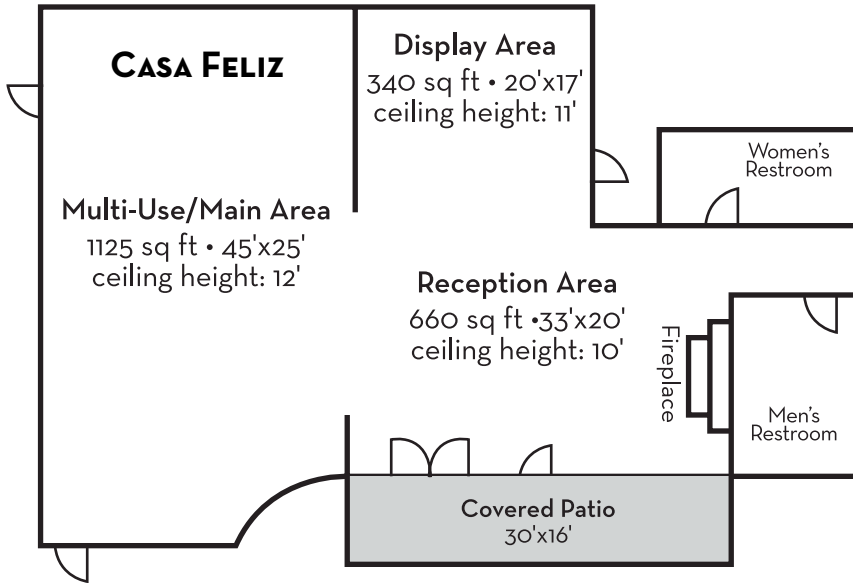

CASA LUNA

Room	Ceiling Height	Dimensions	Sq. Feet	Classroom Capacity	Theater Capacity	Conference Capacity	U-Shape Capacity	Dinner Capacity
Casa Luna	13'-15'	56 x 52	2,912	150	220	115	124	250
Salon A	13'-15'	56 x 26	1,456	60	110	50	54	120
Salon B	13'-15'	56 x 26	1,456	60	110	50	54	120
Covered Patio	12'	60 x 12	1,100					40
Lobby	12'	30 x 41	1,175					

Other unique spaces at the Hacienda include:

Casa Feliz 2,125 sq.ft., Hacienda Room 896 sq.ft., Library 338 sq.ft., Joesler Room, Murphey Room

Go to HaciendadelSol.com for more photos and information

Room	Ceiling Height	Dimensions	Sq. Feet	Classroom Capacity	Theater Capacity	Conference Capacity	U-Shape Capacity	Dinner Capacity
Casa Feliz	10' 11' 12'	45' x 25' main	2,125	60	110	40	42	150
Hacienda Room	12'	32' x 28'	896	35	60	25	30	50
Library	10'	13' x 26'	338			12		18
Joesler Room	12'	21' x 19'	399			25		25
Murphey Room	12'	23' x 15'	345			20		25

OUTDOOR SPACES AT THE HACIENDA

Outer Courtyard
4200 sq ft

OUTER COURTYARD

Maximum Capacity

Cocktails: 100

Ceremony: 120

INNER COURTYARD

Maximum Capacity