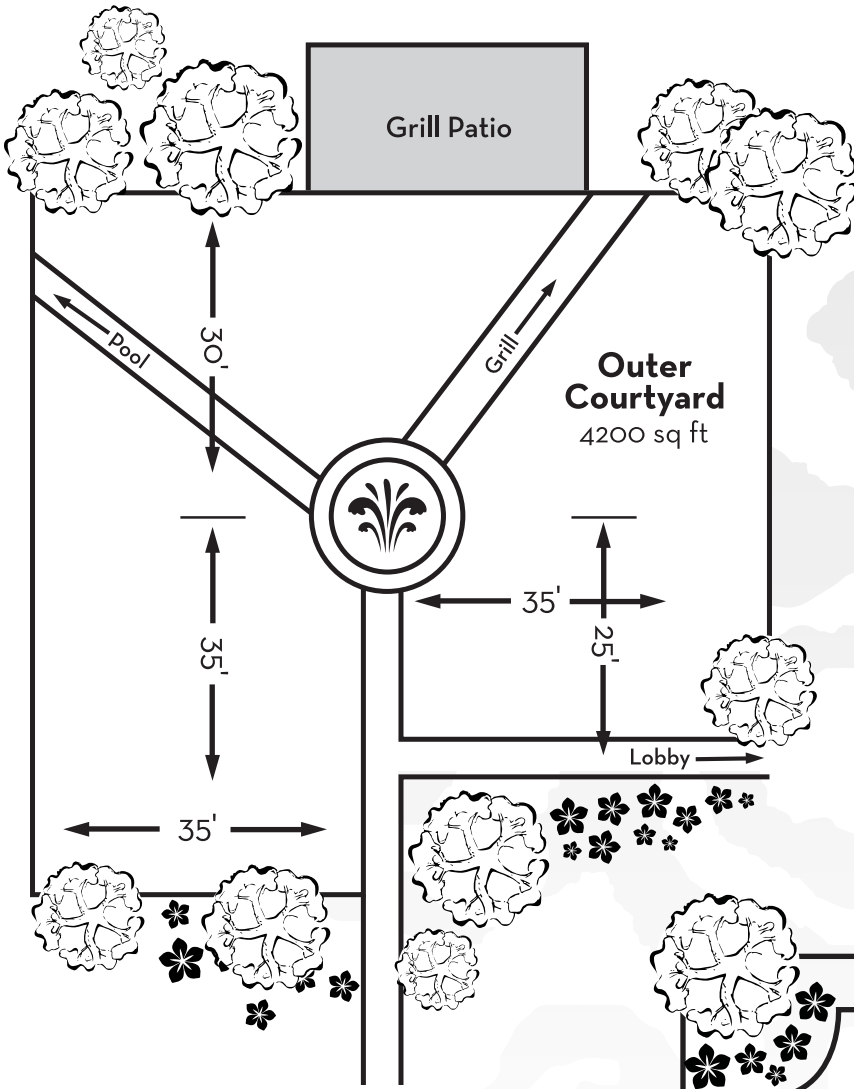

CASA LUNA

Room	Ceiling Height	Dimensions	Sq. Feet	Classroom Capacity	Theater Capacity	Conference Capacity	U-Shape Capacity	Dinner Capacity
Casa Luna	13'-15'	56 x 52	2,912	150	220	115	124	250
Salon A	13'-15'	56 x 26	1,456	60	110	50	54	120
Salon B	13'-15'	56 x 26	1,456	60	110	50	54	120
Covered Patio	12'	60 x 12	1,100					40
Lobby	12'	30 x 41	1,175					

Other unique spaces at the Hacienda include:

Casa Feliz 2,125 sq.ft., Hacienda Room 896 sq.ft., Library 338 sq.ft., Joesler Room, Murphey Room

Go to HaciendadelSol.com for more photos and information

Room	Ceiling Height	Dimensions	Sq. Feet	Classroom Capacity	Theater Capacity	Conference Capacity	U-Shape Capacity	Dinner Capacity
Casa Feliz	10' 11' 12'	45' x 25' main	2,125	60	110	40	42	150
Hacienda Room	12'	32' x 28'	896	35	60	25	30	50
Library	10'	13' x 26'	338			12		18
Joesler Room	12'	21' x 19'	399			25		25
Murphey Room	12'	23' x 15'	345			20		25

OUTDOOR SPACES AT THE HACIENDA

Outer Courtyard
4200 sq ft

OUTER COURTYARD

Maximum Capacity

Cocktails: 100

Ceremony: 120

INNER COURTYARD

Maximum Capacity