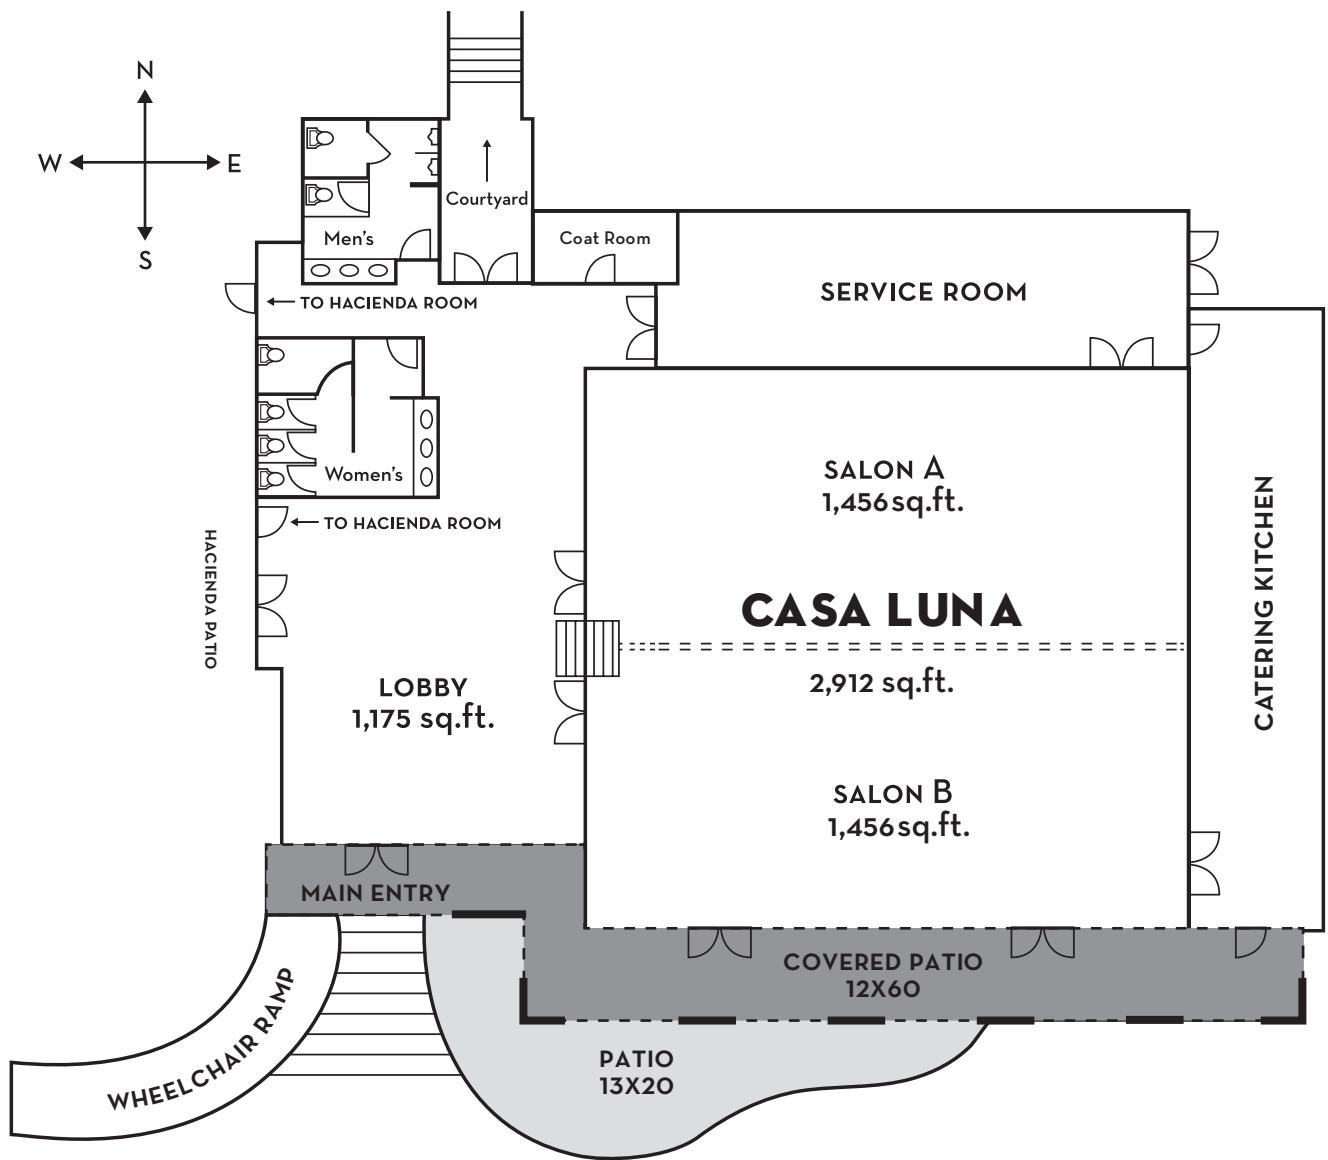

Casa Luna

The **Casa Luna** at the Hacienda Del Sol is the resort's crowning glory to its multi-million dollar, year-long, expansion project. This very special event space sits high above the city in the foothills of the majestic Santa Catalina Mountains. Experience dedicated, personalized service, excellence in food and beverage, and state-of-the-art audio/visual capabilities. Contact our meetings and catering department now to book your wedding, meeting, conference or event.

CASA LUNA

Room	Ceiling Height	Dimensions	Sq. Feet	Classroom Capacity	Theater Capacity	Conference Capacity	U-Shape Capacity	Dinner Capacity
Casa Luna	13'-15'	56 x 52	2,912	150	220	115	124	250
Salon A	13'-15'	56 x 26	1,456	60	110	50	54	120
Salon B	13'-15'	56 x 26	1,456	60	110	50	54	120
Covered Patio	12'	60 x 12	1,100					40
Lobby	12'	30 x 41	1,175					

Other unique spaces at the Hacienda include:

Casa Feliz 2,125 sq.ft., Hacienda Room 896 sq.ft., Library 338 sq.ft., Joesler Room, Murphey Room

Go to HaciendadelSol.com for more photos and information

Room	Ceiling Height	Dimensions	Sq. Feet	Classroom Capacity	Theater Capacity	Conference Capacity	U-Shape Capacity	Dinner Capacity
Casa Feliz	10' 11' 12'	45' x 25' main	2,125	60	110	40	42	150
Hacienda Room	12'	32' x 28'	896	35	60	25	30	50
Library	10'	13' x 26'	338			12		18
Joesler Room	12'	21' x 19'	399			25		25
Murphey Room	12'	23' x 15'	345			20		25